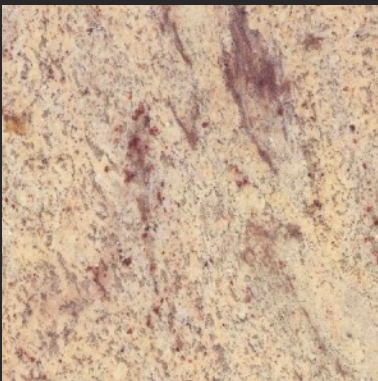

Ivory Brown / Shivakashi